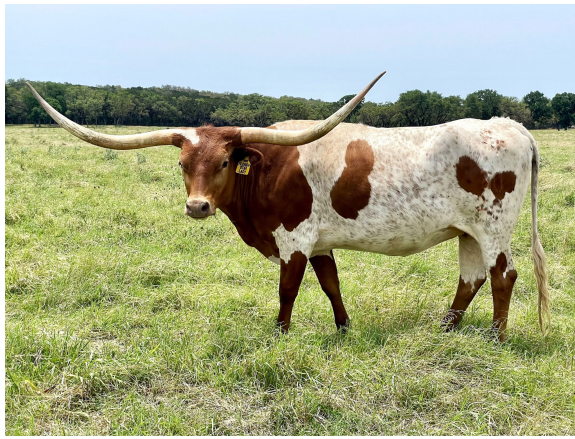

GF Florida Star Lady

Date of Birth: 08/30/2020
Registration 1: CI328484
Breeder: Rex & Sherese Glendenning
Owner: Struthoff Ranch

Courtesy of Struthoff Ranch

Red head with white slash on forehead, red neck, red legs, and red patches on white body

TTT: 79.2500 on 10/17/2024
Weight: 1140.0000 on 10/17/2024

GF Florida Star Lady

DRAG IRON

WS JAMAKIZM

SHADOWIZM

Jamoca

VICTORY LAP

SHINING VICTORY