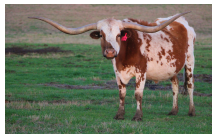

SR Clout's Sweetbriar 142

Date of Birth: 04/24/2021
Registration 1: CI328628
Breeder: Struthoff Ranch
Owner: Struthoff Ranch

Courtesy of Struthoff Ranch

Brindle and white paint with white shield on forehead

TTT: 72.1250 on 10/16/2024
Weight: 1136.0000 on 10/22/2024

SR Clout 466

SR Clout's Sweetbriar 142

Pacific Rosie

Bowie Texa 280

SUNNY'S DREAM GIRL 372/0

HELM'S ACE

Special Rose