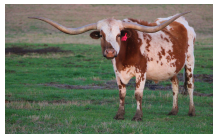

SR Clout's Sweetbriar 142

Date of Birth: 04/24/2021
Registration 1: CI328628
Breeder: Struthoff Ranch
Owner: Struthoff Ranch

Courtesy of Struthoff Ranch

Brindle and white paint with white shield on forehead

TTT: 72.1250 on 10/16/2024
Weight: 1136.0000 on 10/22/2024

SR Clout's Sweetbriar 142

SR Clout 466

Pacific Rosie

Bowie Texa 280

SUNNY'S DREAM GIRL 372/0

HELM'S ACE

Special Rose