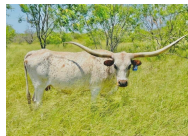

PCC Blissful