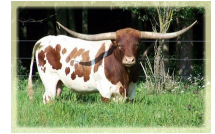

Ruby Royal

Date of Birth: 11/20/2021
Registration 1: Pending
Breeder: Struthoff Ranch
Owner: Struthoff Ranch

Courtesy of Struthoff Ranch

Red with white shield, white underline, white on front left leg, sides, thighs, across hips, and on tail

Ruby Royal

SR Clout 466

Bowie Texa 280

WS JAMAKIZM

TEXANA VAN HORNE

M ARROW DREAM MAKER 1
CF4

FGR SUNNY'S HOT SHOT

JP RIO GRANDE