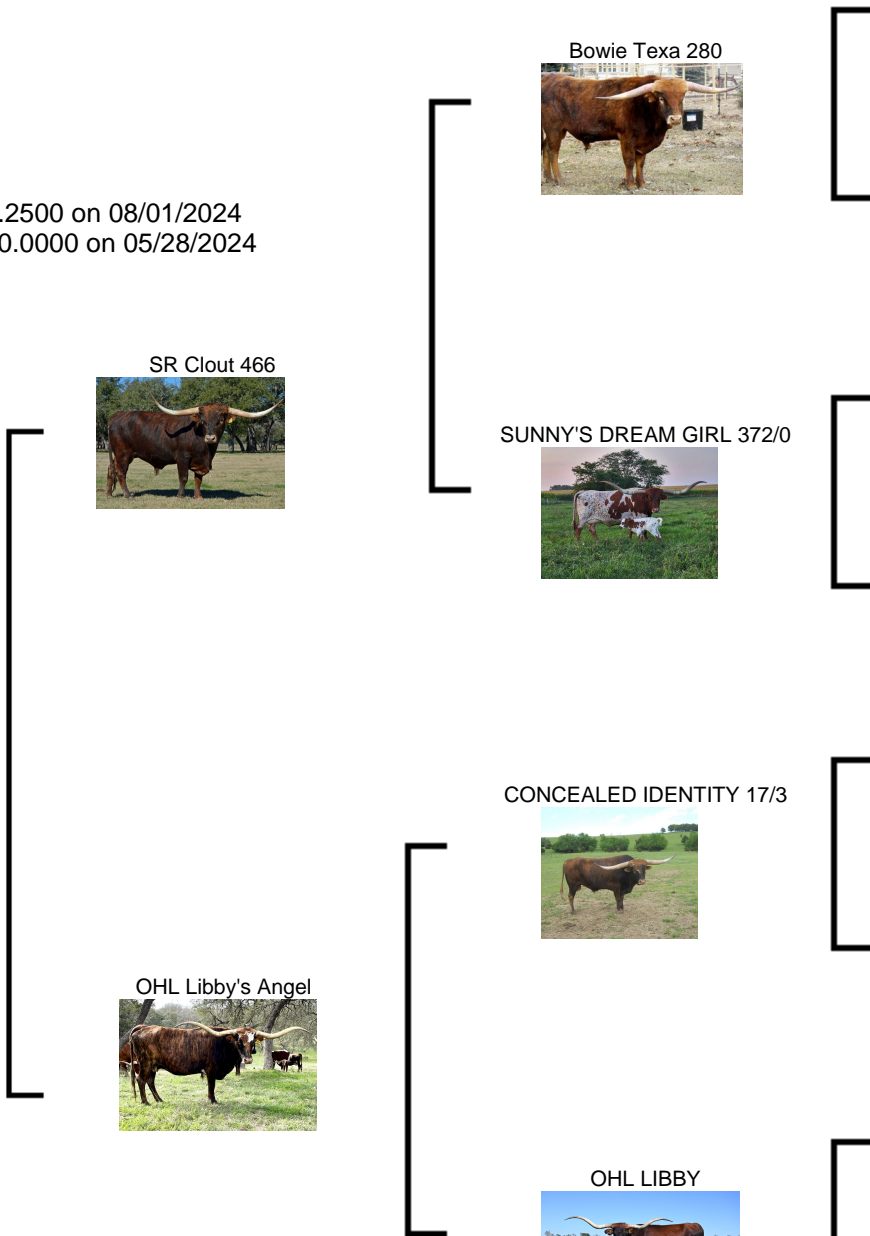

SR Clout's Libby 201

Date of Birth: 01/24/2022
Registration 1: CI333522
Breeder: Struthoff Ranch
Owner: Struthoff Ranch

Courtesy of W2 Longhorns

Medium red brindle

TTT: 64.2500 on 08/01/2024
Weight: 890.0000 on 05/28/2024

SR Clout's Libby 201

SR Clout 466

Bowie Texa 280

SUNNY'S DREAM GIRL 372/0

CONCEALED IDENTITY 17/3

OHL LIBBY

WS JAMAKIZM

TEXANA VAN HORNE