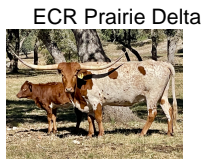

ECR Prairie Delta

Date of Birth: 03/12/2020
Registration 1: C1332785
Sale Price: $5,000.00
Breeder: El Coyote Ranch
Owner: Struthoff Ranch

Red head and neck, red legs, white body with red patches

TTT: 76.1250 on 10/17/2024
Weight: 1090.0000 on 10/17/2024

Dunn Prairie Dog

COWBOY CADENCE

COWBOY CHEX

HORSESHOE J CADENCE

FIFTY-FIFTY BCB

DUNN RE DEAL

DUNN RIO VOTER

RANCHERO ECR

COWBOY CHEX

ECR Alamo Rose

ECR Rosy Delta

ECR TEXAS DELTA

RIO BRAVO ECR

ECR VIXEN'S JULIA

<http://www.hiredhandsoftware.com>