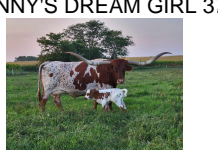

**SR 250**

**Date of Birth:** 05/09/2022  
**Registration 1:** Pending  
**Breeder:** Struthoff Ranch  
**Owner:** Struthoff Ranch

Courtesy of Struthoff Ranch

Red head, neck, and legs with red and white speckled body.

COWBOY CHEX

BL RIO CATCHIT

JP RIO GRANDE

STOCKTON'S AWESOME MIST

Bowie Texa 280

SUNNY'S DREAM GIRL 372/0

Hubbells Rio 007

SR Majesty's Princess 421