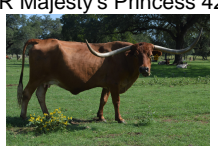

**SR 250**

**Date of Birth:** 05/09/2022  
**Registration 1:** Pending  
**Breeder:** Struthoff Ranch  
**Owner:** Struthoff Ranch

Courtesy of Struthoff Ranch

Red head, neck, and legs with red and white speckled body.

COWBOY CHEX

BL RIO CATCHIT

JP RIO GRANDE

STOCKTON'S AWESOME MIST

Bowie Texa 280

SUNNY'S DREAM GIRL 372/0

Hubbells Rio 007

SR Majesty's Princess 421