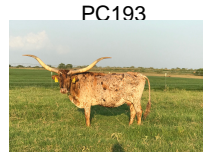

SR 351

Date of Birth: 06/06/2023
Registration 1: Pending
Breeder: Struthoff Ranch
Owner: Struthoff Ranch

Courtesy of Struthoff Ranch

Brindle with white "V" on forehead and white on belly

TTT: 27.0000 on 05/14/2024
Weight: 660.0000 on 05/14/2024

SR 351

SR Waylon 8129

GF Florida Star Lady

SR Proficient 445

SR 007's Anna 609

DRAG IRON

TEXAS STARLADY PC365

Bowie Texa 280

SR Habanero's Felena 029

Hubbells Rio 007

SR Madden's Kaylee 255

WS JAMAKIZM

SHINING VICTORY

CHISHOLM 4

AWESOME TEXAS LADY PC193

<http://www.hiredhandsoftware.com>