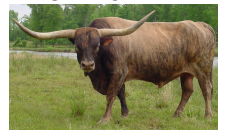

SR 418

Date of Birth: 02/29/2024
Registration 1: Pending
Breeder: Struthoff Ranch
Owner: Struthoff Ranch

Red head and neck, black nose, red legs, red and white paint body with black patch on right side, dark tail switch.

TTT: 24.6250 on 10/23/2024
Weight: 582.0000 on 10/23/2024

Jamoca