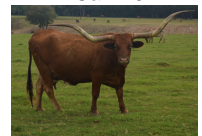

COWBOY UP CHEX