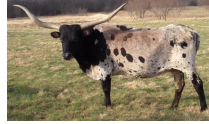

HATCH'S CANDY CANE