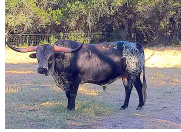

SR Shamrock's Sweetheart 485

Date of Birth: 09/10/2014
Registration 1: CI293456*
Breeder: Struthoff Ranch
Owner: Struthoff Ranch

Courtesy of Struthoff Ranch

Dark red with white shield on forehead, white topline and white under belly.

Total Horn: 82.5000 on 04/22/2022
TTT: 82.0000 on 10/17/2024
Right Base: 10.0000 on 11/13/2020
Base: 11.5000 on 12/05/2019
Weight: 1172.0000 on 10/17/2024
Composite: 176.7500 on 11/13/2020

Shamrock Rio Jubilee