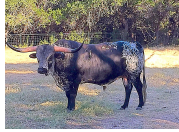

SR Shamrock's Sweetheart 485

Date of Birth: 09/10/2014
Registration 1: CI293456*
Breeder: Struthoff Ranch
Owner: Struthoff Ranch

Courtesy of Struthoff Ranch

Dark red with white shield on forehead, white topline and white under belly.

Total Horn: 82.5000 on 04/22/2022
TTT: 82.0000 on 10/17/2024
Right Base: 10.0000 on 11/13/2020
Base: 11.5000 on 12/05/2019
Weight: 1172.0000 on 10/17/2024
Composite: 176.7500 on 11/13/2020

Shamrock Rio Jubilee